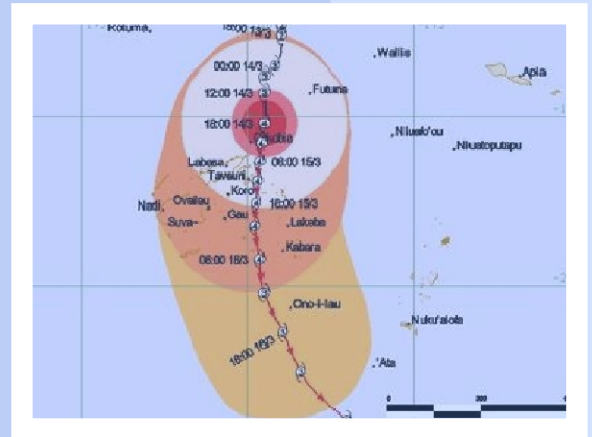

Cyclone Tomas

Appeal

Thousands of families suffered from damage to their properties and have lost their food supplies and clothing. In Fiji Islands, the Ansaar project is coordinating delivery of urgent food aid to victims in the form of food packs, to ease victims suffering and help alleviate food shortages in critical areas

You can help by sponsoring a food pack

Australia Donors

Cost of each foodpack: $60 Aud
Bank Details: AI - Ghazzali Centre
Sydney
Westpac Banking Corporation
Account # 401251
BSB: 032024
Ref : TomasFiji

Fiji Donors

Cost of each foodpack: $100 Fjd
Bank Details: Iqra Islamic Trust
Australia and New Zealand Bank
Nausori Branch
Account # 9959456
Ref : TomasFiji

New Zealand Donors

Cost of each foodpack: $75 Nzd
Bank Details: Rasheed Memorial Dawah Trust Inc
ASB Bank
Account # 12 3043 0365388 00
Charities Commission Reference: RAS22987
Ref: TomasFiji

All foodpacks will be distributed by
Macuata Muslim League in Vanua Levu

Project Partners

Web: www.alghazzali.org

Web: www.iqrafiji.org

Web: www.rmdt.org.nz